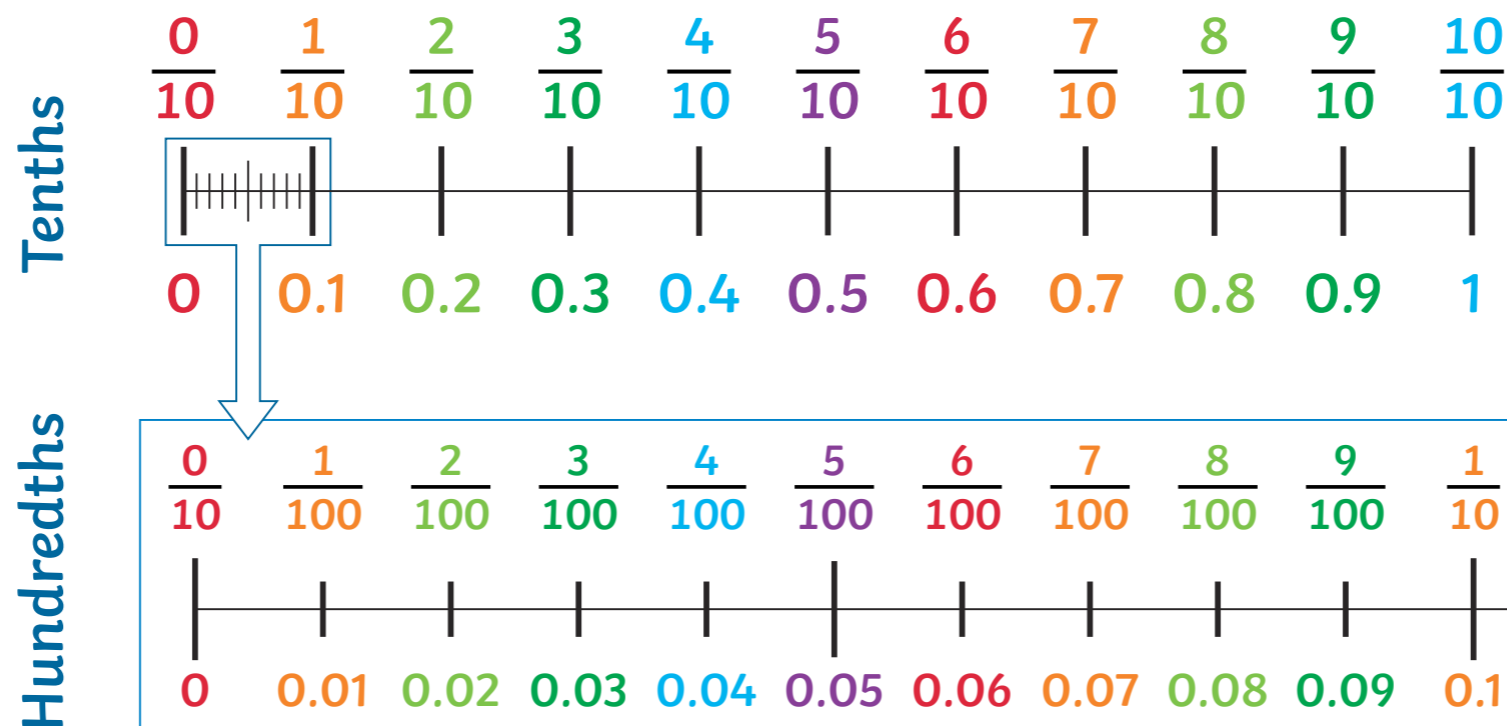

Decimals

Knowledge Organiser

Key Vocabulary

tenths

hundredths

decimal tenths

decimal hundredths

decimal equivalents

part-whole model

rounding

decimal point

place value

Fraction and Decimal Equivalents

= $\frac{1}{2}$ = 0.5

= $\frac{1}{4}$ = 0.25

= $\frac{3}{4}$ = 0.75

= $\frac{1}{10}$ = 0.1

Tenth and Hundredth Decimal Equivalents

Dividing by 10

Tens	Ones
8	5

 $\div 10$

Tens	Ones	Tenths
	8	5

Arrows indicate the shift of digits: 8 from Ones to Tenths, and 5 from Tenths to Hundredths (implied).

If the tenths digit is **5, 6, 7, 8 or 9**, we round **up** to the nearest whole number.

Make a Whole

Partitioning Tenths and Hundredths

Comparing Numbers with Two Decimal Places